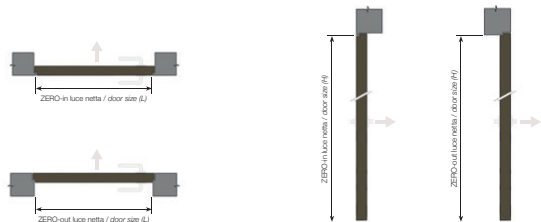

Misure ZERO / ZERO Door Sizes