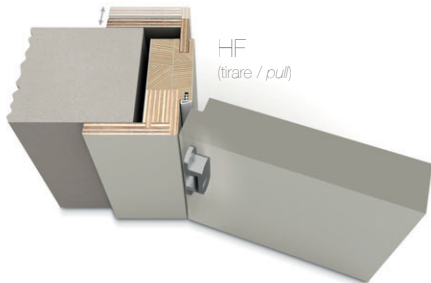

Sistemi Complanari Flush Frame Systems

Caratteristiche tecniche comuni:

Technical features for both systems:

- Invisible hinges made of metal, 3 ways adjustable
- Magnetic lock
- Frame embedded flush casings on door panel side
- Telescopic casings on opposite side
- Frame made of solid blockboard, casings made of plywood
- Wall thickness on demand 80-600 mm.