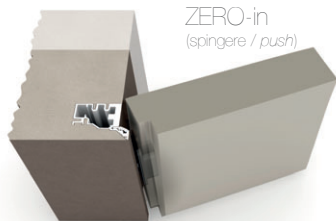

ZERO-in ZERO-out