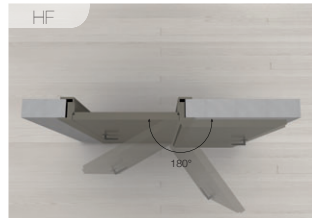

Sistemi Complanari Flush Frame Systems

Caratteristiche tecniche comuni:

Technical features for both systems:

- Invisible hinges made of metal, 3 ways adjustable
- Magnetic lock
- Frame embedded flush casings on door panel side
- Telescopic casings on opposite side
- Frame made of solid blockboard, casings made of plywood
- Wall thickness on demand 80-600 mm.

Reverse