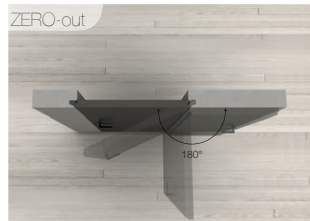

ZERO-in
(spingere / push)

ZERO-out
(tirare / pull)

ZERO-in

ZERO-out