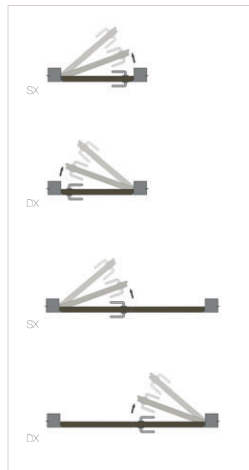

Misure ZERO / ZERO Door Sizes

MISURE SISTEMI ZERO PER INTONACO E CARTONGESSO
ZERO SYSTEMS SIZES FOR BRICK WALL AND PLASTERBOARD

	LUCE NETTA DOOR SIZE L x H mm	VANO MURATURA WALL OPENING L x H mm	VANO CARTONGESSO PLASTERBOARD OPENING L x H mm	
1 anta (standard)	700 x 2100	880 x 2190	ZERO-in 814 x 2157	ZERO-out 794 x 2147
1 anta (standard)	800 x 2100	980 x 2190	ZERO-in 914 x 2157	ZERO-out 894 x 2147
1 anta (standard)	900 x 2100	1080 x 2190	ZERO-in 1014 x 2157	ZERO-out 994 x 2147
2 ante (special)	1400 x 2100	1580 x 2190	ZERO-in 1514 x 2157	ZERO-out 1494 x 2147
2 ante (special)	1600 x 2100	1780 x 2190	ZERO-in 1714 x 2157	ZERO-out 1694 x 2147
max realizzabile maximum size	900 x 2700	1080 x 2790	ZERO-in 1014 x 2757	ZERO-out 994 x 2747

ZERO-in

ZERO-out