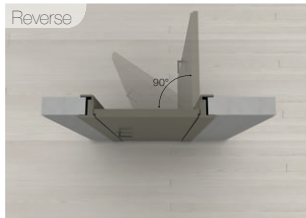

Sistemi Complanari Flush Frame Systems

Caratteristiche tecniche comuni:

Technical features for both systems:

- Invisible hinges made of metal, 3 ways adjustable
- Magnetic lock
- Frame embedded flush casings on door panel side
- Telescopic casings on opposite side
- Frame made of solid blockboard, casings made of plywood
- Wall thickness on demand 80-600 mm.

Reverse