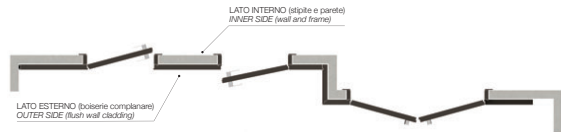

INFINITY System

Sistema boiserie con pannelli di rivestimento e porte complanari
Boiserie system with doors and flush wall cladding panels